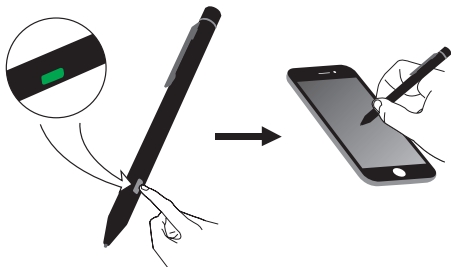

 Sandberg®

Precision Active Stylus Pen

Quick guide

461-05

www.sandberg.world

Charge

In use

Note: Auto power off after 30 mins without use.