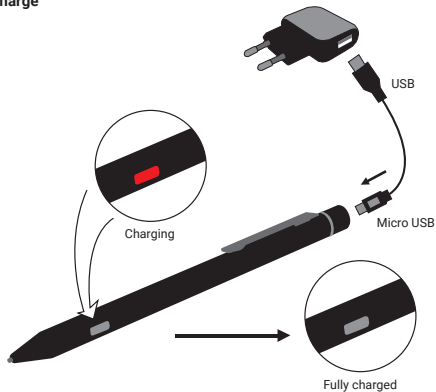

 Sandberg®

Precision Active Stylus Pen

Quick guide

461-05

www.sandberg.world

Charge

In use

Note: Auto power off after 30 mins without use.