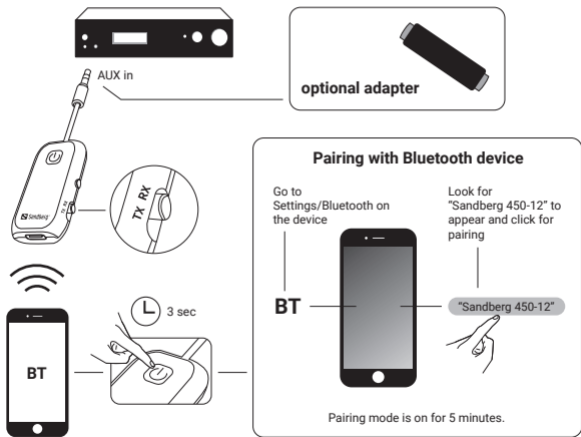

Set up as a Bluetooth receiver (Rx-mode)