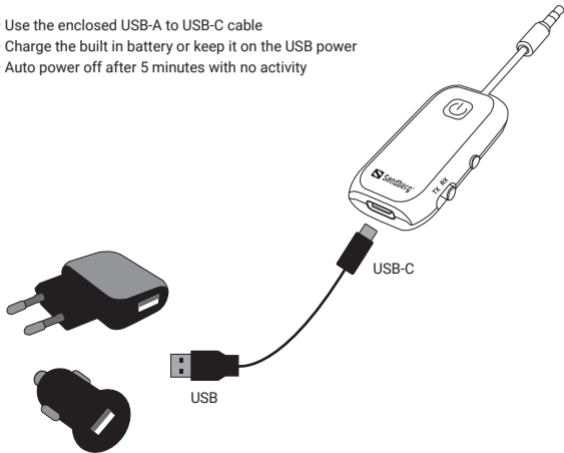

BT Audio Link 2in1 TxRx

Quick guide

450-12

www.sandberg.world

Product overview

1. USB-C charging-port
2. On/Off power button
3. Tx/Rx button
4. Reset button

5. MiniJack input/output
6. MiniJack Female to MiniJack Female adapter
7. Charging cable USB-C to USB-A

Power button LED overview

Light	Color	Meaning
Blinking	White/orange	Pairing mode
Off after pairing	None	Connected
Blinking x3 /30 sec	Red	Battery low
Constant	Red	Charging
Off when charging	None	Fully charged

Power button functions

Press	Function
3 sec	ON when OFF

Reset button functions

Press	Function
5 sec	Reset pairing
Short	Disconnect

Charging

- Use the enclosed USB-A to USB-C cable
- Charge the built in battery or keep it on the USB power
- Auto power off after 5 minutes with no activity