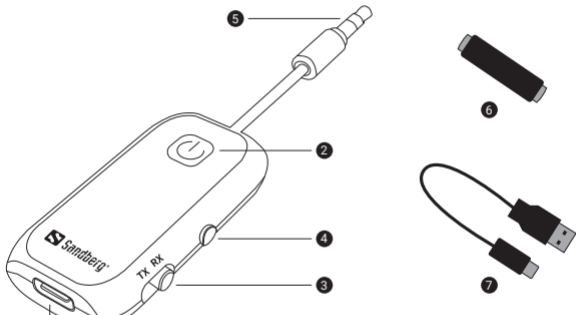

BT Audio Link 2in1 TxRx

Quick guide

450-12

www.sandberg.world

Product overview

1. USB-C charging-port
2. On/Off power button
3. Tx/Rx button
4. Reset button

5. MiniJack input/output
6. MiniJack Female to MiniJack Female adapter
7. Charging cable USB-C to USB-A

Power button LED overview

Light	Color	Meaning
Blinking	White/orange	Pairing mode
Off after pairing	None	Connected
Blinking x3 /30 sec	Red	Battery low
Constant	Red	Charging
Off when charging	None	Fully charged

Power button functions

Press	Function
3 sec	ON when OFF

Reset button functions

Press	Function
5 sec	Reset pairing
Short	Disconnect

Charging

- Use the enclosed USB-A to USB-C cable
- Charge the built in battery or keep it on the USB power
- Auto power off after 5 minutes with no activity