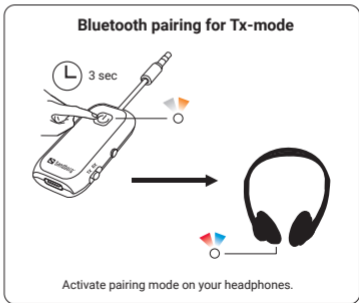

Set up as a Bluetooth transmitter (Tx-mode)