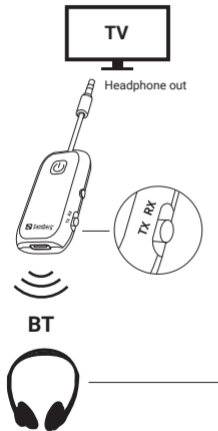

Set up as a Bluetooth transmitter (Tx-mode)